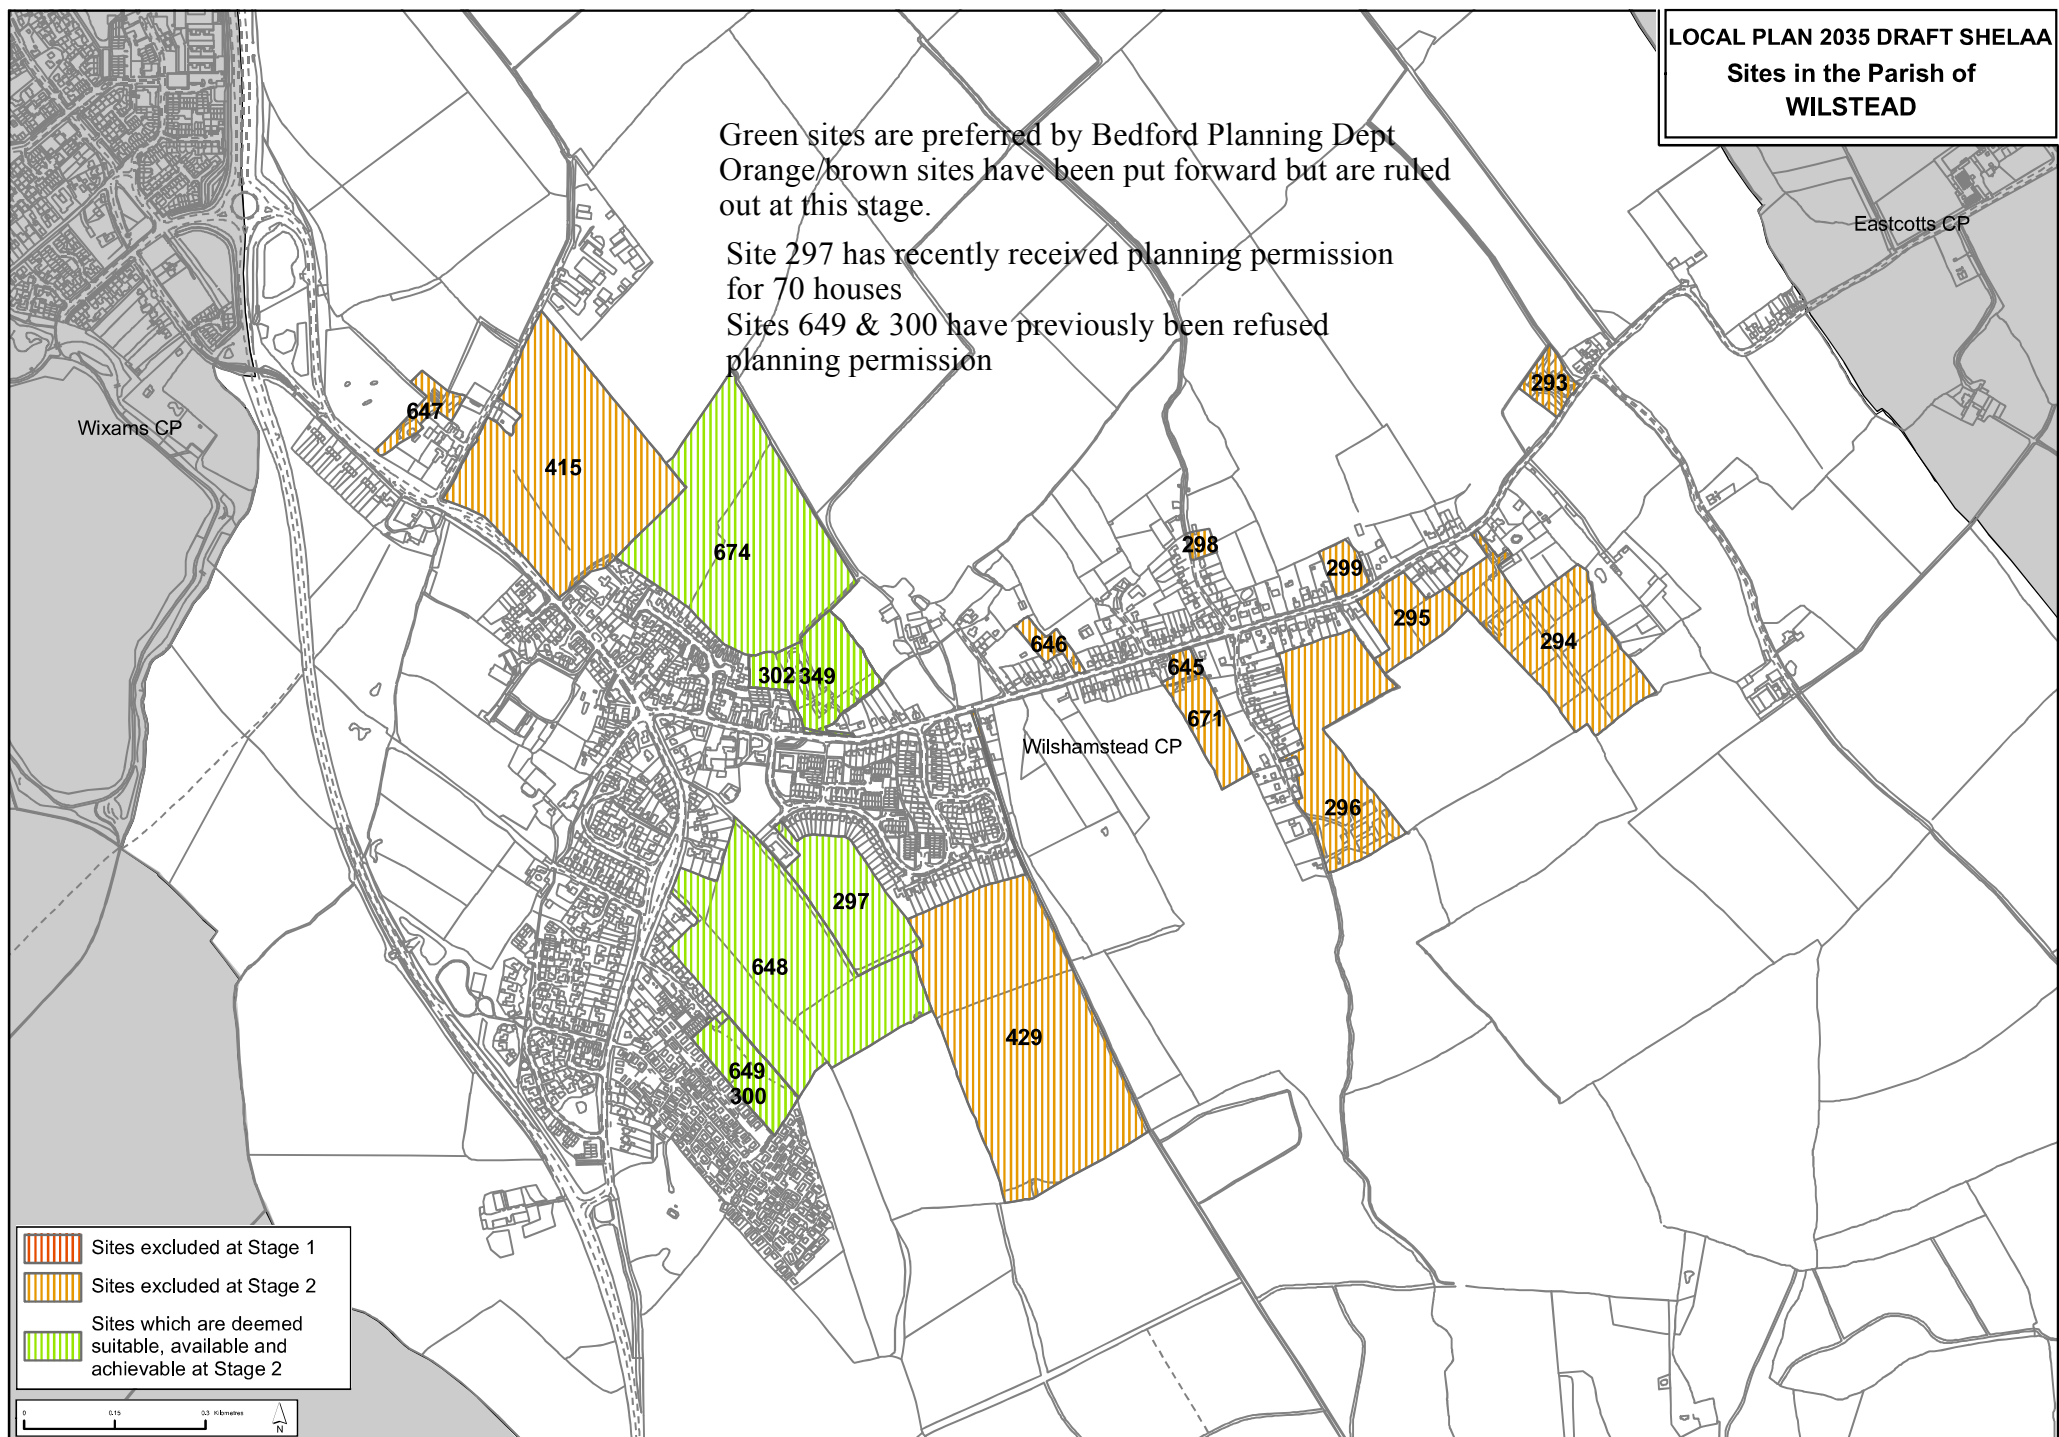

LOCAL PLAN 2035 DRAFT SHELA
Sites in the Parish of
WILSTEAD

Green sites are preferred by Bedford Planning Dept
Orange/brown sites have been put forward but are ruled out at this stage.

Site 297 has recently received planning permission for 70 houses
Sites 649 & 300 have previously been refused planning permission

- Sites excluded at Stage 1
- Sites excluded at Stage 2
- Sites which are deemed suitable, available and achievable at Stage 2